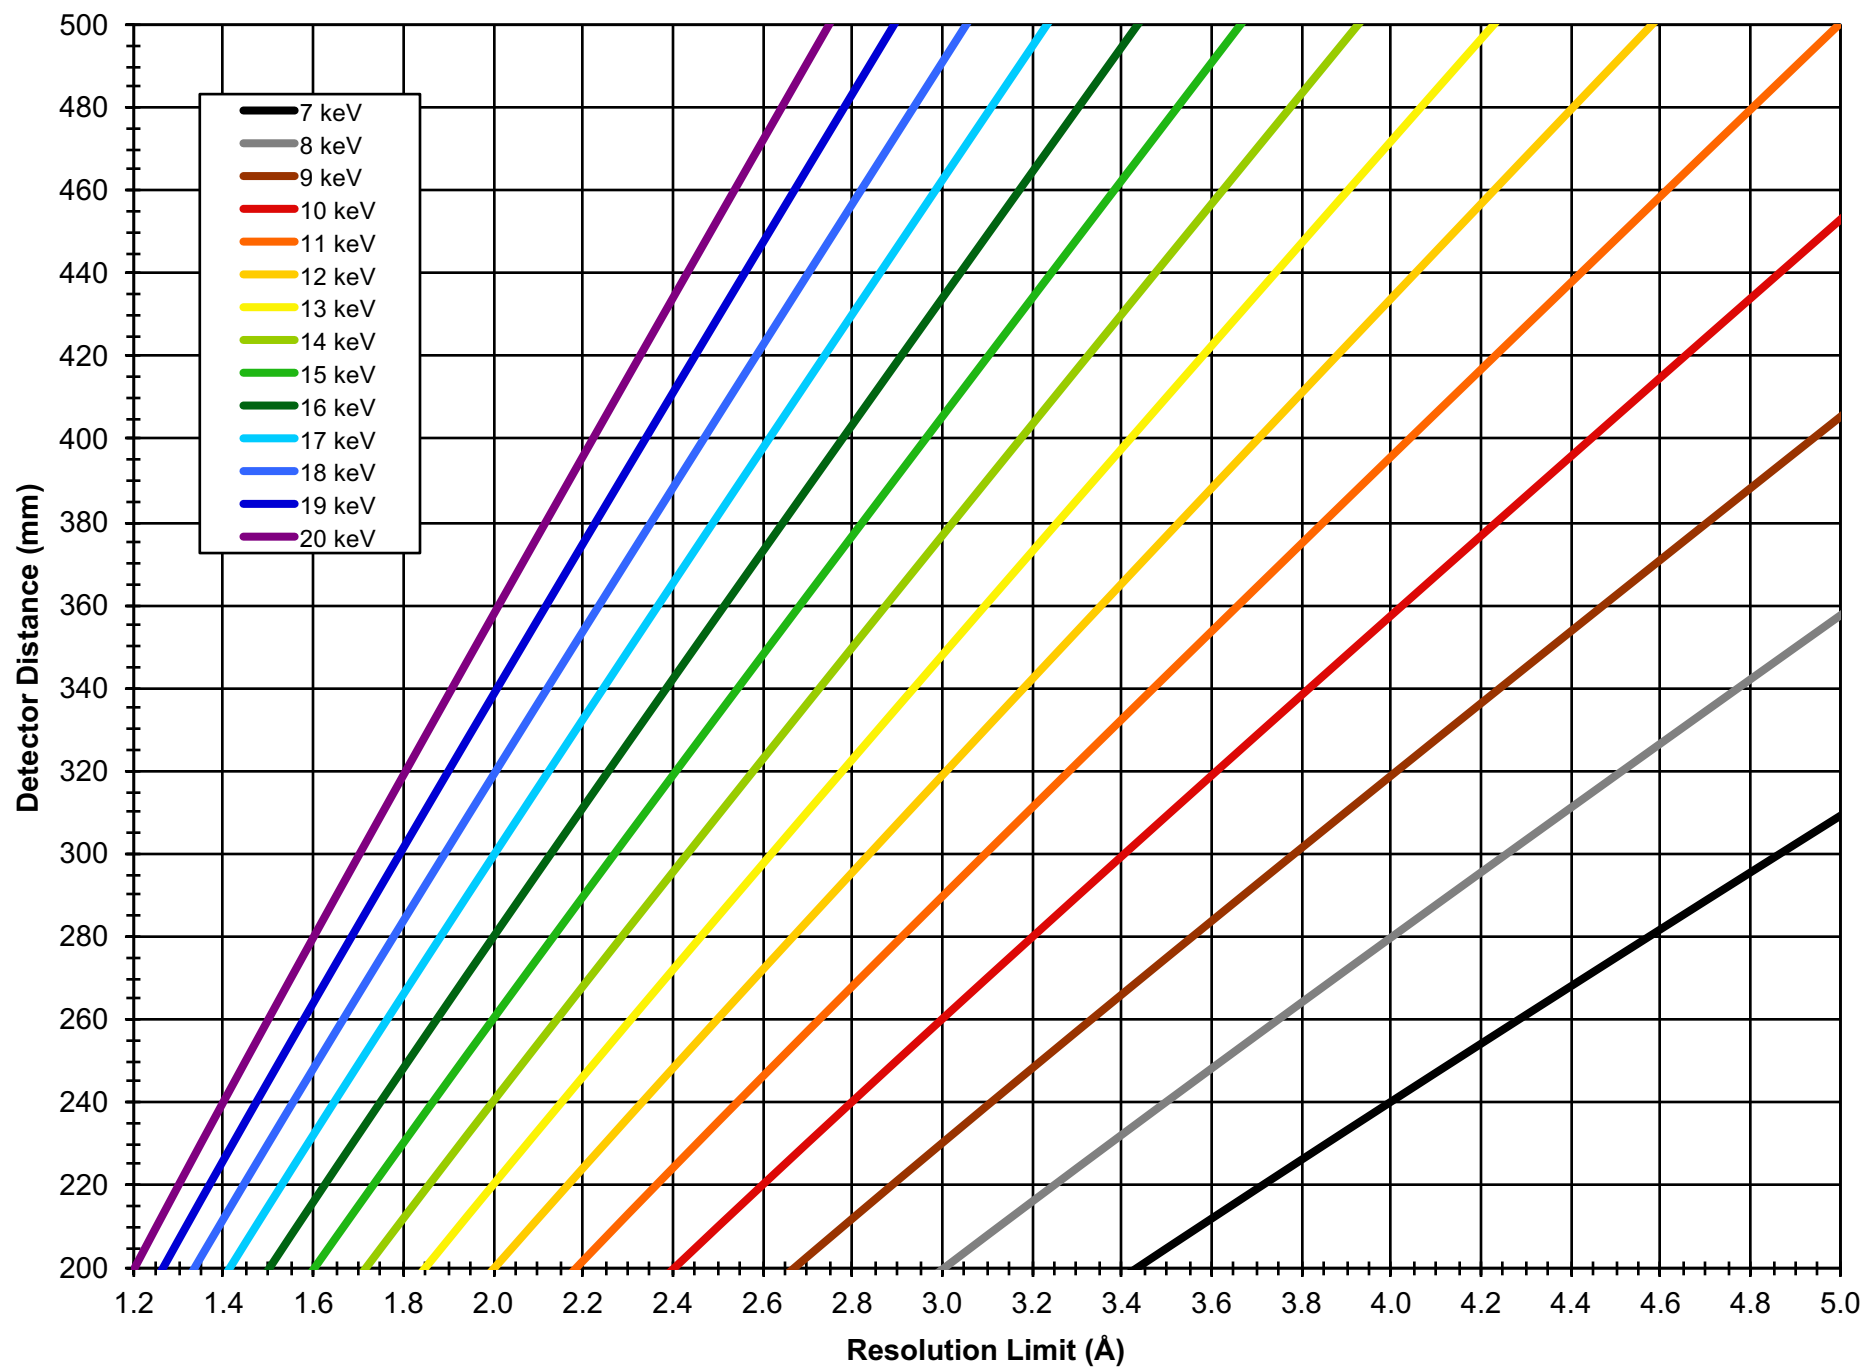

Eiger 9M, resolution limit at edge

Eiger 9M, resolution limit at edge